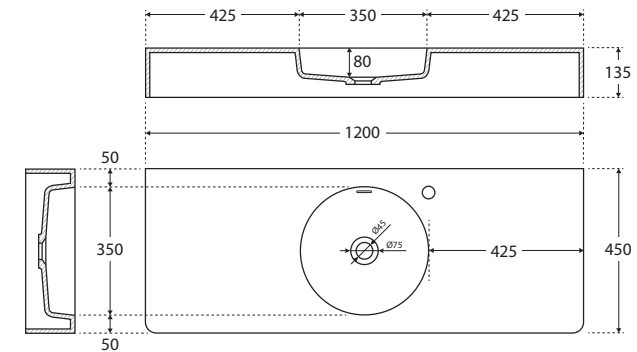

Encanto 1200

WALL-HUNG SOLID SURFACE BASIN, CENTRE BOWL

Features

- Cast stone solid surface matte white finish
- Available with or without overflow depending on model
- Requires 40mm waste (with or without overflow depending on model chosen; not included)
- Requires bottle trap (not included)
- Wall mounting bolts included

Available in

1 Tap Hole
With Overflow
CSB11-120

No Tap Hole
With Overflow
CSB11-120-0

1 Tap Hole
Without Overflow
CSB11-120NO

No Tap Hole
Without Overflow
CSB11-120NO-0

Cleaning & Care

- Wipe with a clean, soft cloth and mild soapy water or non-abrasive bathroom cleaner. Test in an inconspicuous area before cleaning the whole basin.
- Avoid placing hot objects, such as hair straighteners, on any surface as these will cause discolouration and marking.
- Spills of hair dye, after-shave lotion, nail polish and remover, aerosol spray and other harsh chemicals should be removed immediately to prevent damage and discolouration. Clean immediately with mild soapy water using a clean, soft cloth.
- Please find more information in the Care Guide for this product online at [fienza.com.au](https://www.fienza.com.au)

While we aim to ensure specifications are correct at the time of publication, Fienza reserves the right to make modifications without prior notice. Physical colour may vary from image shown. All measurements are shown in millimetres. For ceramic products, please allow +/- 10 mm tolerance for manufacturing variance. Always use physical product measurements for mark-ups and roughing-in as the technical drawing may differ from actual product received.